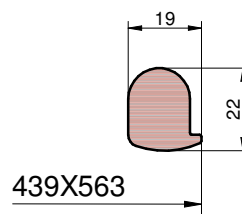

STANDARD PARTS

Item	Article No.	Designation	Qty.
1	7TA29...	FRAME WITH SUPPORTS	1
2	7CA2920	COVER	1
3	9642...	GASKET G/1500	1
4	71050	ARM	1
5	94036	HANDLE VI165A	2
6	97053	WASHER §30x§17	2
7	71087	CROSS BAR	2
8	93012	PIN §12X115	1
9	93002	PIN §10X56	1
10	95421	CIRCLIP RING §10	1
11	95420	CIRCLIP RING §8	1

GASKET (starting from February 2010)

Article No.	Material	COLOR	Temperature
96420	NBR	WHITE RAL 9016	-15° / 90°C
96421	EPDM	GREY RAL7040	-30° / 100°C
96425	SILICON	CLEAR WHITE	-40° / 200°C
96426	FKM	BLACK RAL 9017	-17° / 220°C

OLD GASKET (until January 2010)

Article No.	Material	COLOR	Temperature
96030-05B	NBR	WHITE RAL 9016	-15° / 90°C
96031-05E	EPDM	GREY RAL7040	-30° / 100°C
96035-05S	SILICON	CLEAR WHITE	-40° / 200°C
96036-05V	FKM	BLACK RAL 9017	-17° / 220°C