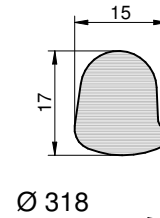

STANDARD PARTS

Item	Article No.	Designation	Qty.
1	7TA8000	FRAME WITH SUPPORTS	1
2	7CA8000	COVER	1
3	9647..	GASKET G/TR300	1
4	94160	HANDLE MEC/60	3
5	91000	SPINDLE M10 L=75	3
6	82005	HOOK-HOLDER	3
7	93001	PIN §10X44	3
8	95420	CIRCLIP RING §8	3
9	97307	BLU CAP WITH LOGO	3

NEW GASKET

Article No.	Material	COLOR	Temperature
96470	NBR	WHITE RAL 9016	-15° / 90°C
96471	EPDM	GREY 70 Shore A	-30° / 1000°C
96475	SILICON	CLEAR WHITE	-40° / 200°C
96476	FKM	BLACK RAL 9017	-17° / 220°C