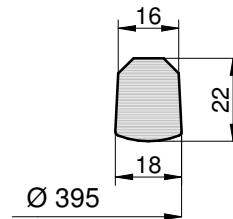

STANDARD PARTS			
Item	Article No.	Designation	Qty.
1	7TA01...	FRAME WITH HINGE	1
2	7CA01...	COVER	1
3	9621...	GASKET G/170	1
4	71080	CROSS-BAR	1
5	94170	HANDLE MEC/80	1
6	97307	BLU CAP	1

NEW GASKET			
Article No.	Material	COLOR	Temperature
96210	NBR	WHITE RAL 9016	-15°/ 90°C
96211	EPDM	GREY RAL7040	-30°/ 100°C
96215	SILICONE	CLEAR WHITE	-40°/200°C
96216	FKM	BLACK RAL 9017	-17°/ 220°C

OLD GASKET until 2002			
Article No.	Material	COLOR	Temperature
96080	NBR	WHITE RAL 9016	-15°/ 90°C
96081	EPDM	GREY RAL7040	-30°/ 100°C
96085	SILICONE	CLEAR WHITE	-40°/200°C
96086	FKM	BLACK RAL 9017	-17°/ 220°C